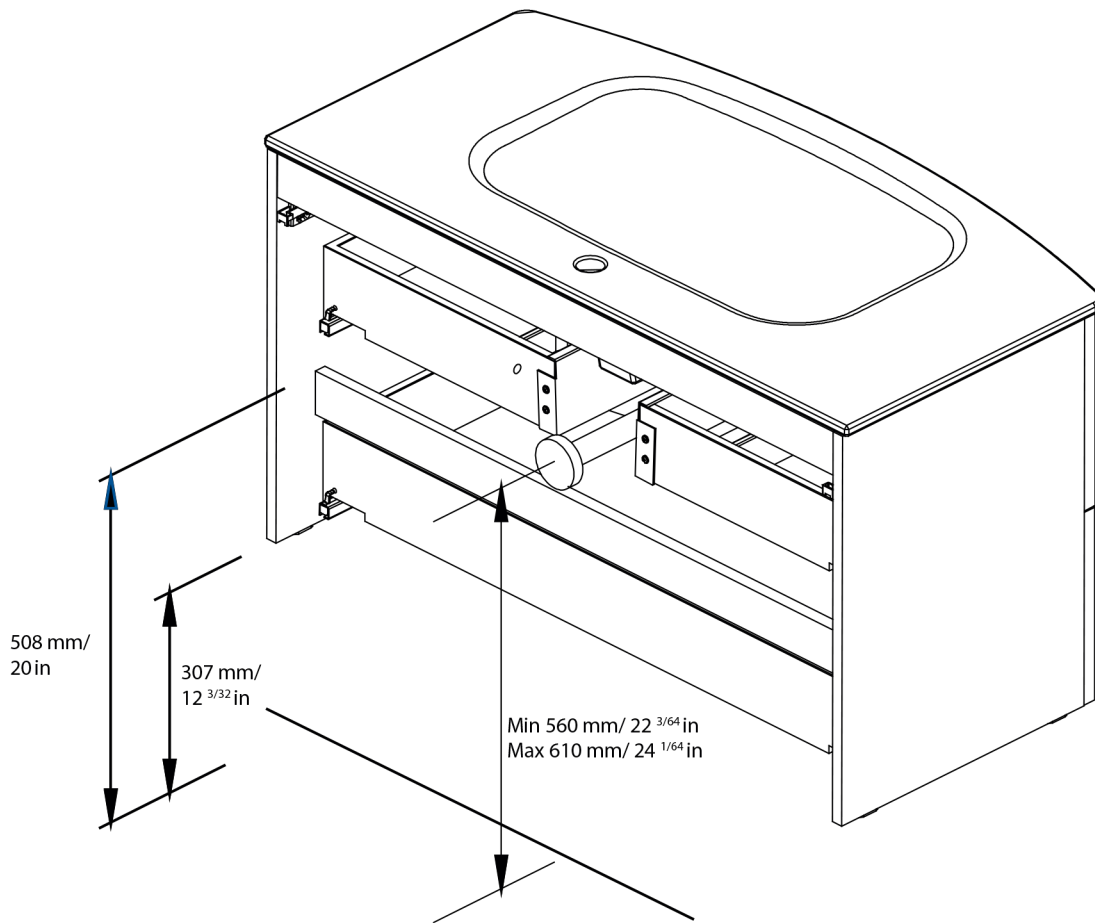

## Technical information

STRUCTURE	High gloss lacquered 5/8 in. board.
FRONT	High gloss lacquered on curved 3/4 in. MDF board.
HANDLE	Metallic bright chrome finish.
DRAWER	Drawers made of textile poly laminated coated board with hidden partial extraction runners with soft close system. Includes organizer in upper drawer. Lower drawer useful space (widthxheightxdepth): 27 <sup>15/16</sup> x 4 <sup>5/16</sup> x 12 <sup>3/4</sup> in.
WALL HANGING BRACKET	Hidden hanging bracket of directly assembled with great resistance and depth regulations.
LEGS	Metallic in bright chrome finish. (optional)
PIPE DEPTH	Pipe depth 2 <sup>3/4</sup> in.

Collection  
Rondo

Model |  
Rondo 80

Dimensions Metric

1 inch = 2.54 cm  
1 inch = 25.4 mm

**WS**<sup>®</sup>  
BATH  
COLLECTIONS

1051 Lea Drive - Collegeville, PA 19426  
Tel. 215 513 9400 - Fax 610 831 0215

[www.ws bathcollections.com](http://www.ws bathcollections.com) - [info@ws bathcollections.com](mailto:info@ws bathcollections.com)

ES

EN

Las cotas indicadas en los dibujos son en función de la altura de la pata del conjunto, en caso de que el mueble vaya suspendido y esta altura no se respete, dichas cotas también variarán.

Dimensions indicated in the drawing are based on the level of the whole leg, in case of wall hanging furniture dimensions also may vary.

Collection  
Rondo

Model  
Rondo 80

Dimensions Metric

1 inch = 2.54 cm  
1 inch = 25.4 mm